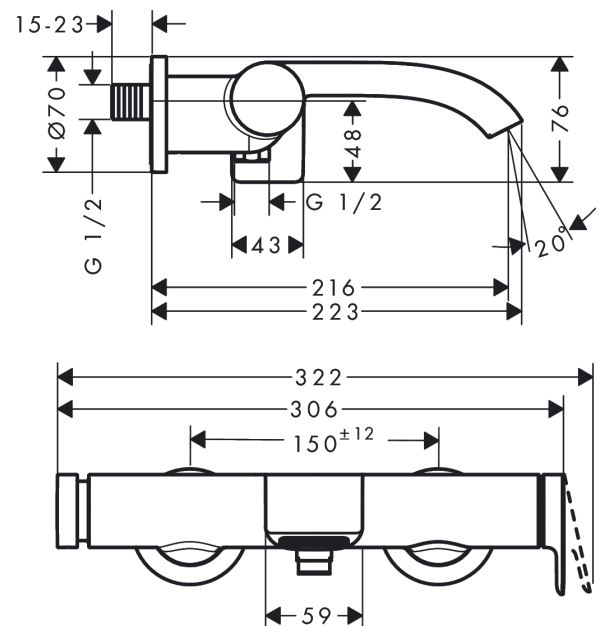

Scale drawing